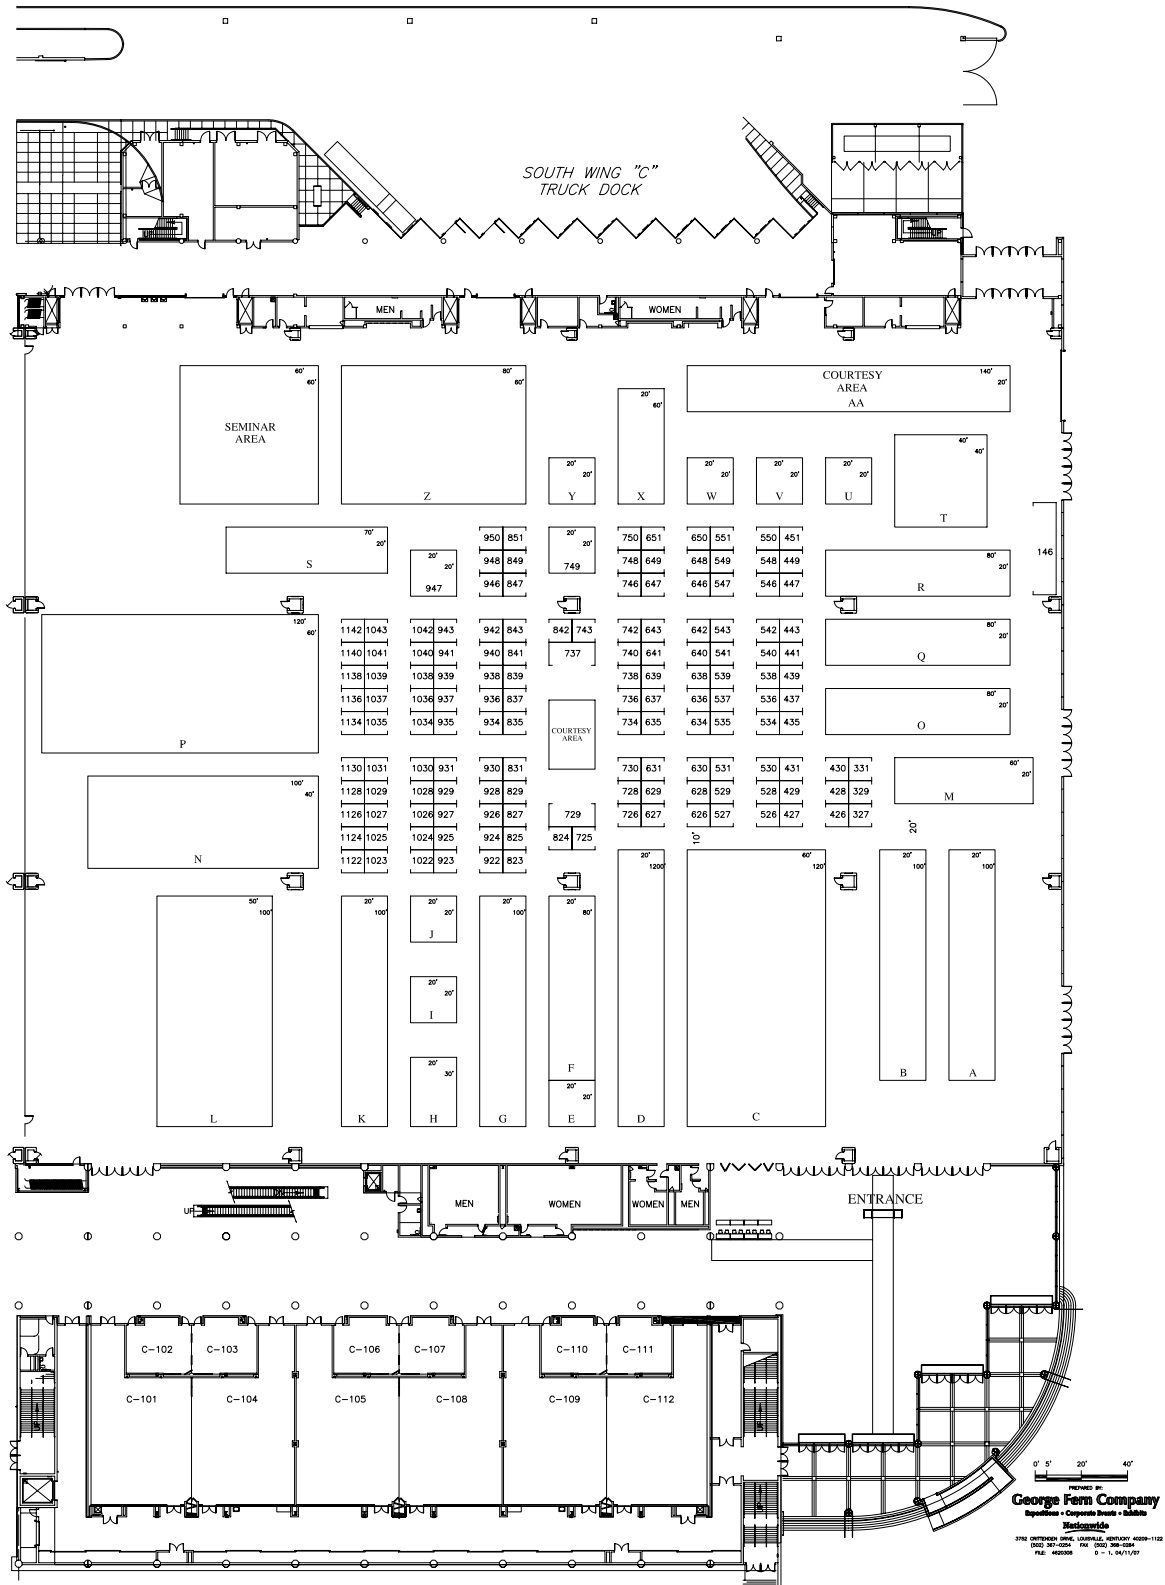

KY FAIR & EXPOSITION CENTER

LOUISVILLE, KENTUCKY

SOUTH WING HALL C

NATIONAL HOUSE BOAT EXPOSITION

2008